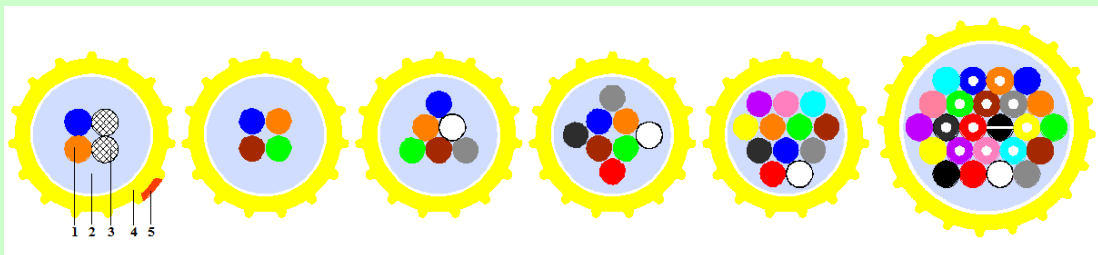

Structure

2 Fiber

4 Fiber

6 Fiber

8 Fiber

12 Fiber

24 Fiber

1. Optical Fiber

2. Resin

3. Fiber filler

4. Low Friction outer jacket

5. Groove

Technical Index

Cable properties:

Fiber Count	2	4	6	8	12	24
Outer Diameter (mm)	1.15 ± 0.05	1.15 ± 0.05	1.35 ± 0.05	1.55 ± 0.05	1.65 ± 0.05	2.15±0.1
Approx. Weight (g/m)	1.0	1.0	1.3	1.8	2.2	3.8
Jacket Color	Yellow	Yellow	Yellow	Yellow	Yellow	Yellow
Min Bend Radius (mm)	50	50	60	80	80	120
Max. tensile	0.5 G (G=9.8*Weight)					
Max. crush	100 N/100mm					
Temperature	Storage -30~+60°C; Installation-10~+50°C; Operation-30~+60°C